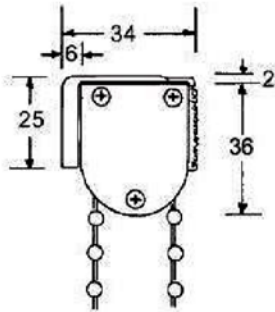

Chain Double Ball
Colour: White
Qty: Each
Size: Length 50cm, 75cm, 100cm, 125cm, 150cm, 175cm, 200cm

CDB B

Chain Double Ball
Colour: Black
Qty: Each
Size: Length 50cm, 75cm, 100cm, 125cm, 150cm, 175cm, 200cm

CDB SS

Stainless Steel Chain
Colour: Stainless Steel
Qty: Per Made Size
Length 50cm, 75cm, 100cm, 125cm, 150cm, 175cm, 200cm

FROD3

3mm Fibreglass Rod - 5m Length
Colour: Off White
Qty: Pack of 100

40

SERIES

FROD5

5mm Fibreglass Rod - 5m Length
Colour: Off White
Qty: Pack of 100

BBAR01

Backing Bar 580cm
Colour: White
Qty: Length

CE01

Cord Eye For Backing Bar
Colour: Clear
Qty: Each

BBEC

Backing Bar End Cap
Colour: Clear
Qty: Each

40

SERIES

DIMENSIONS

"Beta" Geared Drive Controller
6kg Capacity

Top Fix Metal Swivel Cam Bracket
No 4052

Continental Spring Loaded Bracket
No 4051