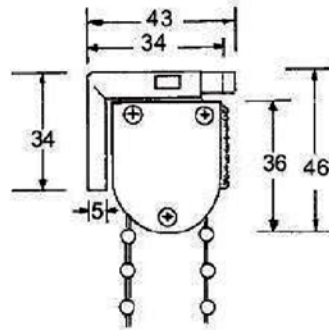

FROD5

5mm Fibreglass Rod - 5m Length
Colour: Off White
Qty: Pack of 100

BBAR01

Backing Bar 580cm
Colour: White
Qty: Length

CE01

Cord Eye For Backing Bar
Colour: Clear
Qty: Each

BBEC

Backing Bar End Cap
Colour: Clear
Qty: Each

40

SERIES

DIMENSIONS

"Beta" Geared Drive Controller
6kg Capacity

Top Fix Metal Swivel Cam Bracket
No 4052

Continental Spring Loaded Bracket
No 4051