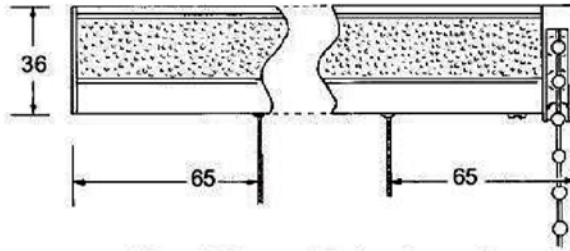

Chain Double Ball
Colour: White
Qty: Each
Size: Length 50cm, 75cm, 100cm, 125cm, 150cm, 175cm, 200cm

CDB B

Chain Double Ball
Colour: Black
Qty: Each
Size: Length 50cm, 75cm, 100cm, 125cm, 150cm, 175cm, 200cm

CDB SS

Stainless Steel Chain
Colour: Stainless Steel
Qty: Per Made Size
Length 50cm, 75cm, 100cm, 125cm, 150cm, 175cm, 200cm

FROD3

3mm Fibreglass Rod - 5m Length
Colour: Off White
Qty: Pack of 100

40

SERIES

FROD5

5mm Fibreglass Rod - 5m Length
Colour: Off White
Qty: Pack of 100

BBAR01

Backing Bar 580cm
Colour: White
Qty: Length

CE01

Cord Eye For Backing Bar
Colour: Clear
Qty: Each

BBEC

Backing Bar End Cap
Colour: Clear
Qty: Each

40

SERIES

DIMENSIONS

"Beta" Geared Drive Controller
6kg Capacity

Top Fix Metal Swivel Cam Bracket
No 4052

Continental Spring Loaded Bracket
No 4051