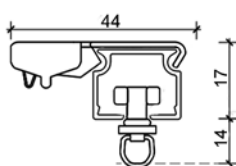

H300

Small Nylon Gathering Hook
Colour: White
Qty: Pack-50
Carton-2000

TP802

75mm Clear S-Wave Tape
Colour: Clear
Qty: Roll of 100m

7498

Bracket Cover
Colour: White, Black, Platinum
Qty: Box of 400

51 SERIES

SERIES 51
Single Centre Support Bracket
No 51455

NOTE:
75mm for clear
pocket tape

SERIES 51 SLIMLINE
Ceiling Fix Snap in Bracket No 5153L

75mm for clear pocket tape

NOTE:
75mm for clear
pocket tape

SERIES 51
Double Centre Support Bracket
No 51455L

NOTE:
75mm for clear
pocket tape

51

SERIES

Track Bending