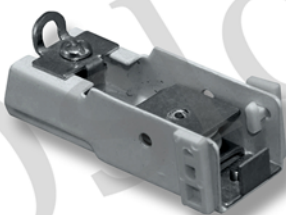

5271

Single Draw Wheel
Colour: White, Black
Qty: Box of 25