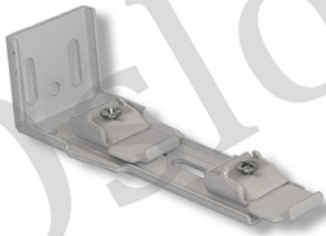

51455S

Double Wall Bracket 115mm
Colour: White, Black
Qty: Box of 10