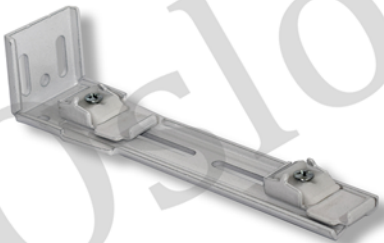

5278

Insert Pulley
Colour: Silver
Qty: Box of 100

51455

Wall Bracket 70mm
Colour: White, Black
Qty: Box of 20

51455S

Double Wall Bracket 115mm
Colour: White, Black
Qty: Box of 10

51455L

Large Wall Bracket 160mm
Colour: White, Black
Qty: Box of 10