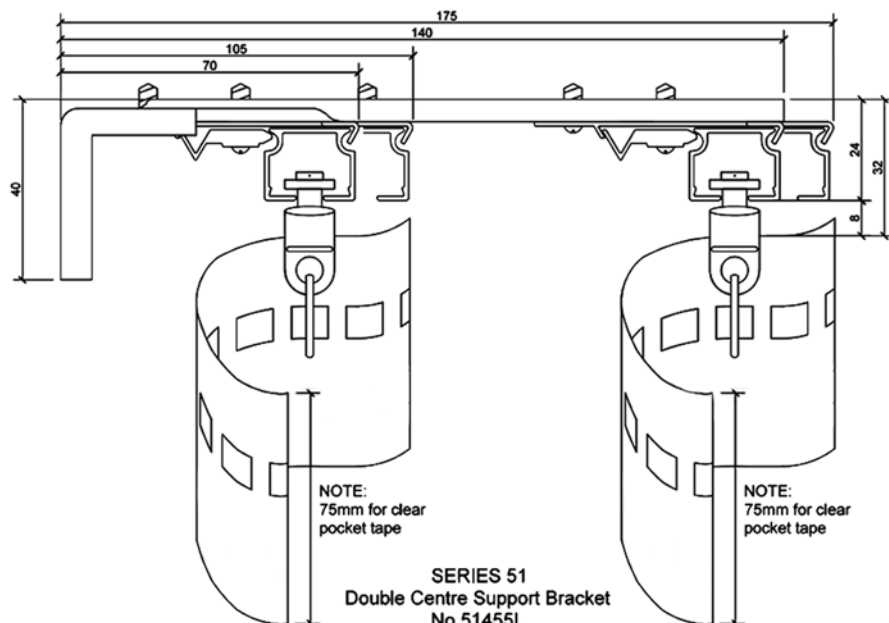

SERIES 51
Single Centre Support Bracket
No 51455

NOTE:
75mm for clear
pocket tape

SERIES 51 SLIMLINE
Ceiling Fix Snap in Bracket No 5153L

75mm for clear pocket tape

NOTE:
75mm for clear
pocket tape

SERIES 51
Double Centre Support Bracket
No 51455L

NOTE:
75mm for clear
pocket tape

51

SERIES

Track Bending