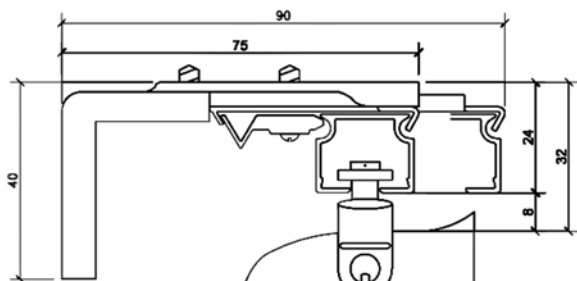

H300

Small Nylon Gathering Hook
Colour: White
Qty: Pack-50
Carton-2000

TP802

75mm Clear S-Wave Tape
Colour: Clear
Qty: Roll of 100m

7498

Bracket Cover
Colour: White, Black, Platinum
Qty: Box of 400

51 SERIES

SERIES 51
Single Centre Support Bracket
No 51455

NOTE:
75mm for clear
pocket tape

SERIES 51 SLIMLINE
Ceiling Fix Snap in Bracket No 5153L

75mm for clear pocket tape

NOTE:
75mm for clear
pocket tape

SERIES 51
Double Centre Support Bracket
No 51455L