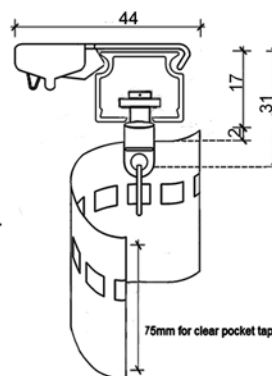

H300

Small Nylon Gathering Hook
Colour: White
Qty: Pack-50
Carton-2000

TP802

75mm Clear S-Wave Tape
Colour: Clear
Qty: Roll of 100m

7498

Bracket Cover
Colour: White, Black, Platinum
Qty: Box of 400

51 SERIES

SERIES 51
Single Centre Support Bracket
No 51455

NOTE:
75mm for clear
pocket tape

SERIES 51 SLIMLINE
Ceiling Fix Snap in Bracket No 5153L

75mm for clear pocket tape

NOTE:
75mm for clear
pocket tape

SERIES 51
Double Centre Support Bracket
No 51455L

NOTE:
75mm for clear
pocket tape

51

SERIES

Track Bending